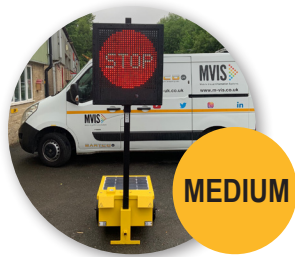

COVID-19 ITS Support Packages

MVIS' COVID-19 ITS Support Packages have been developed to assist local authorities with managing and communicating their COVID-19 Tier status to pedestrians and drivers.

Tier 1 4-6 x HD Compact VMS

Ideal for urban areas and pedestrians, the HD Compact VMS is our smallest portable VMS unit. The bright, red and white LED display boasts a 20mm pixel pitch and makes an impact anywhere.

HIRE DIRECT WITH MVIS FOR HIGHLY COMPETITIVE PRICING (TIER 2 & 3 STATUS)

Packages are recommendations only and can be adapted to meet the requirements of your local area.

Tier 2 6-8 x Portable VMS-A / VMS-C

Featuring a 5-colour LED display for text or pictograms, the VMS-A and the larger VMS-C are ideal solutions for communicating your area's COVID-19 policy to residents.